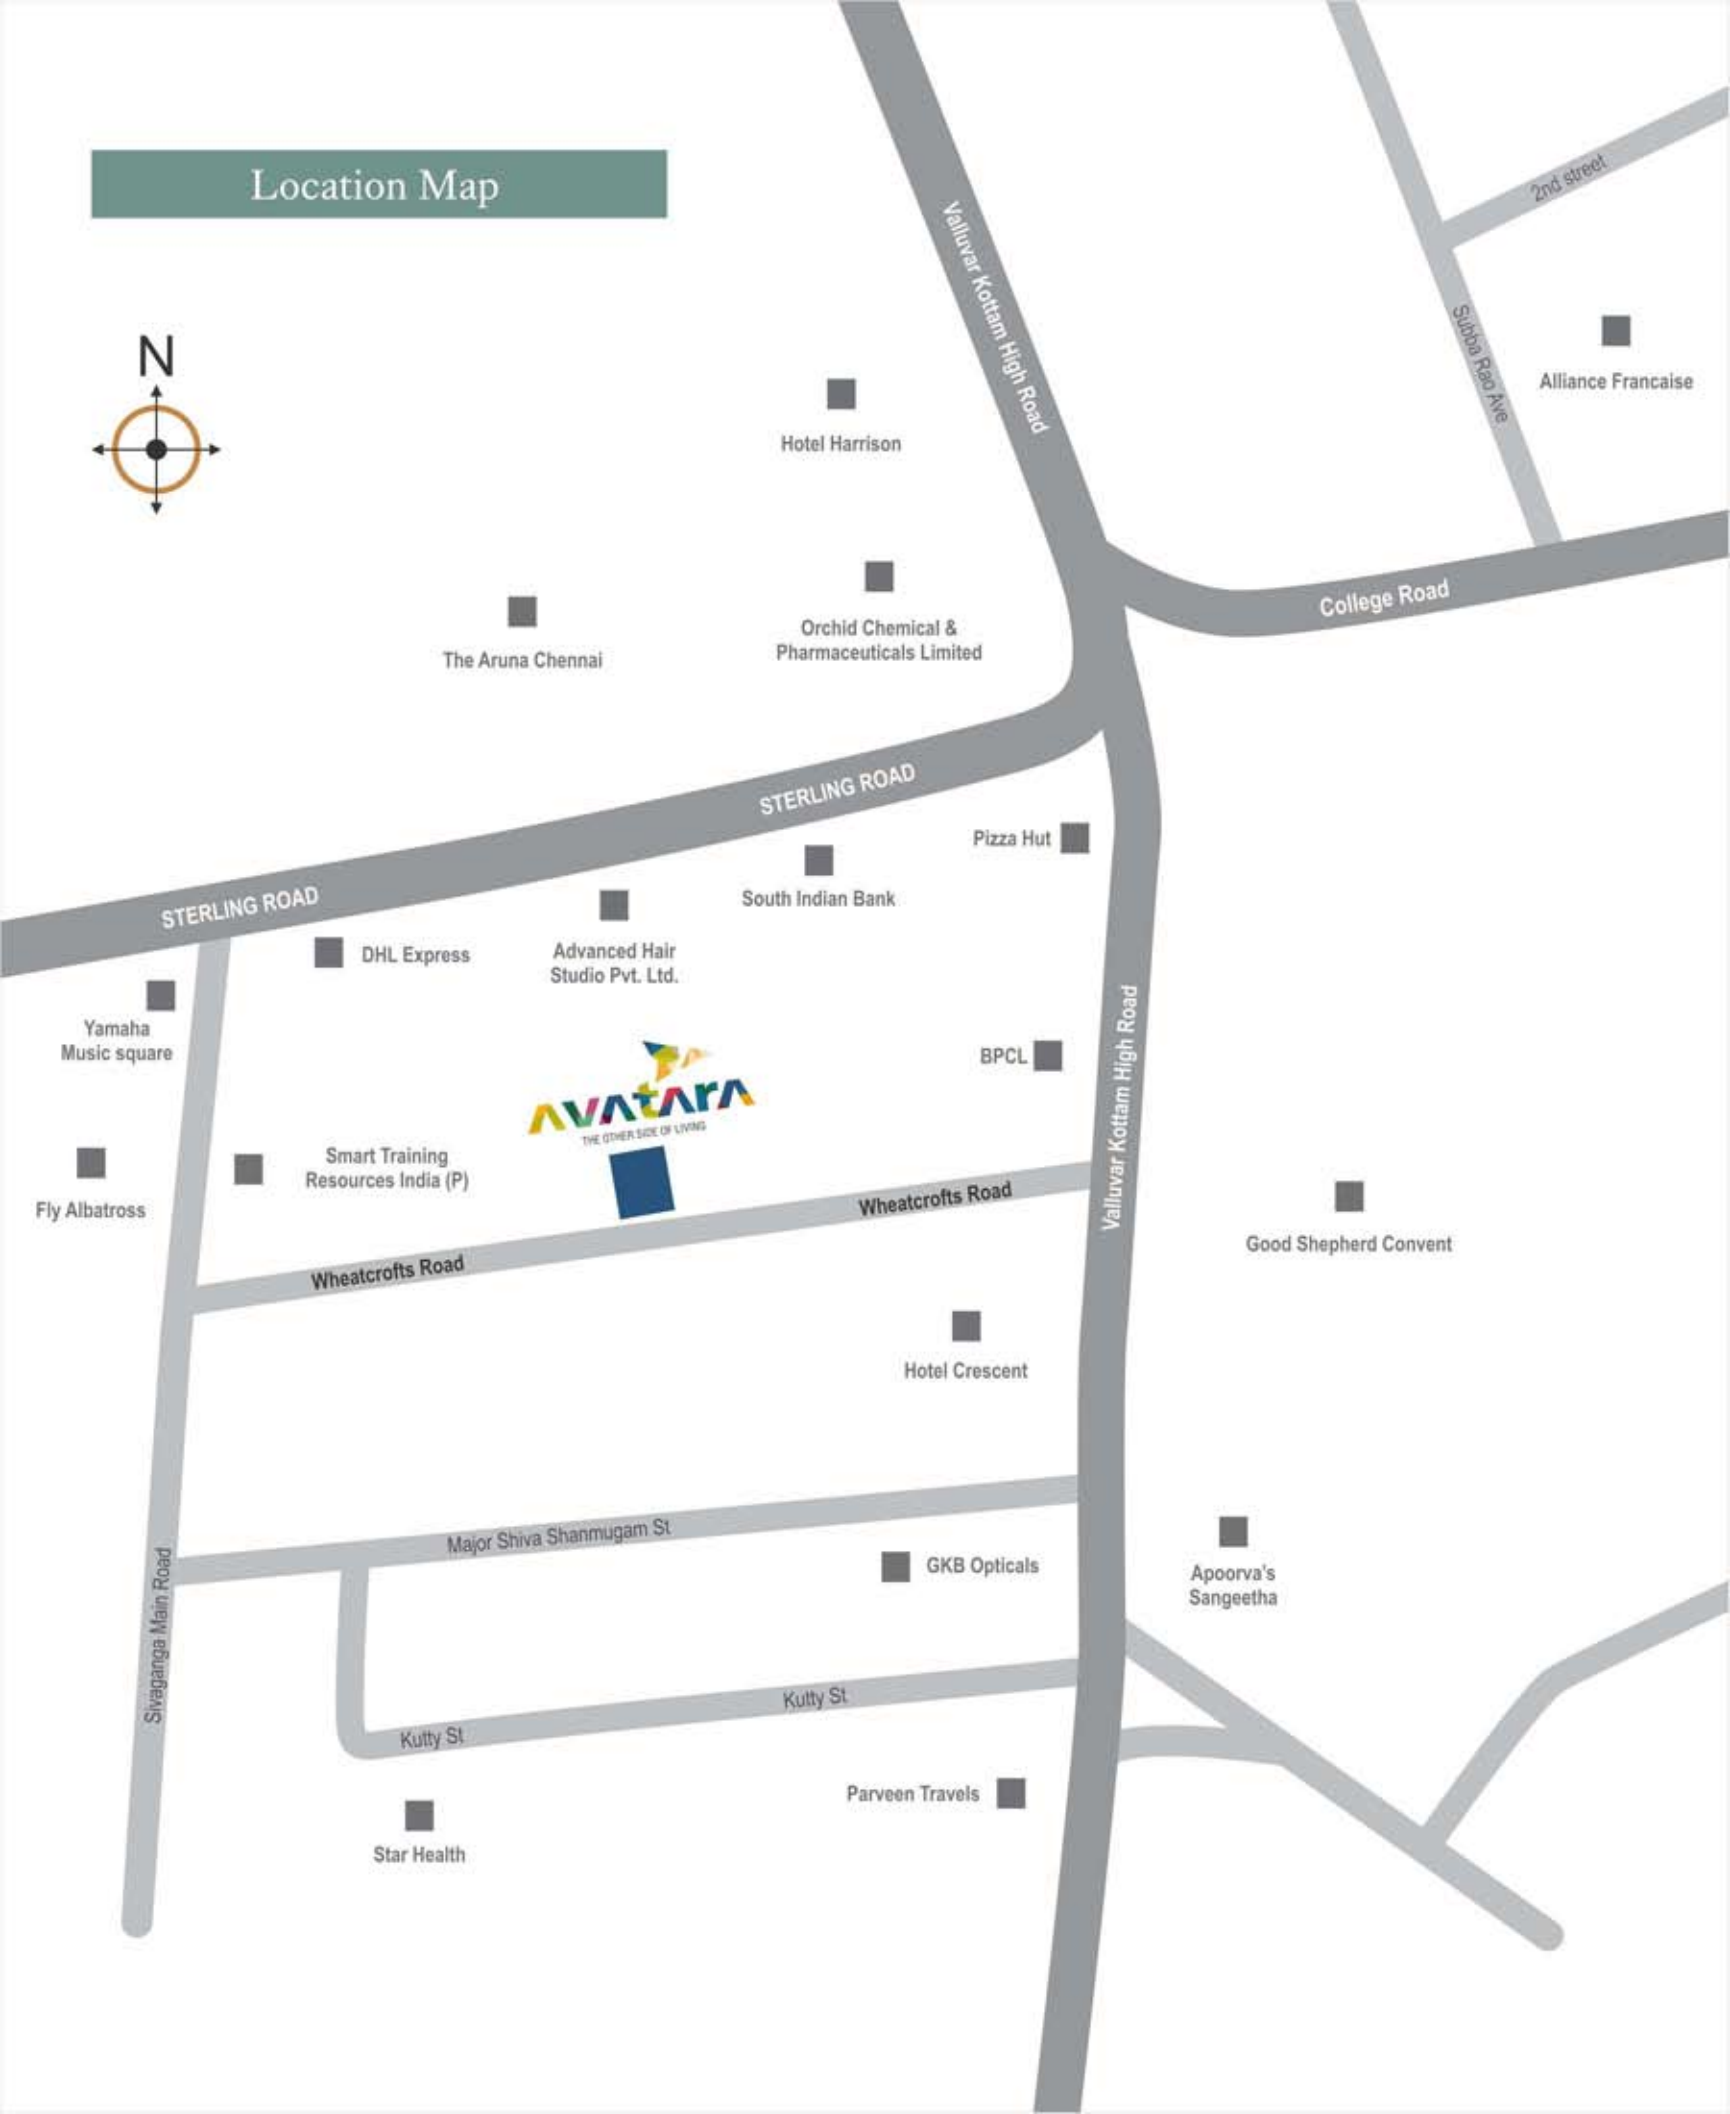

Location Map

Yamaha Music square

Fly Albatross

Smart Training Resources India (P)

Advanced Hair Studio Pvt. Ltd.

South Indian Bank

Pizza Hut

BPCL

Good Shepherd Convent

Hotel Crescent

GKB Opticals

Apoorva's Sangeetha

Parveen Travels

Star Health

Kully St

Kully St

Major Shiva Shanmugam St

Wheatcrofts Road

Wheatcrofts Road

STERLING ROAD

STERLING ROAD

College Road

Subba Rao Ave

2nd street